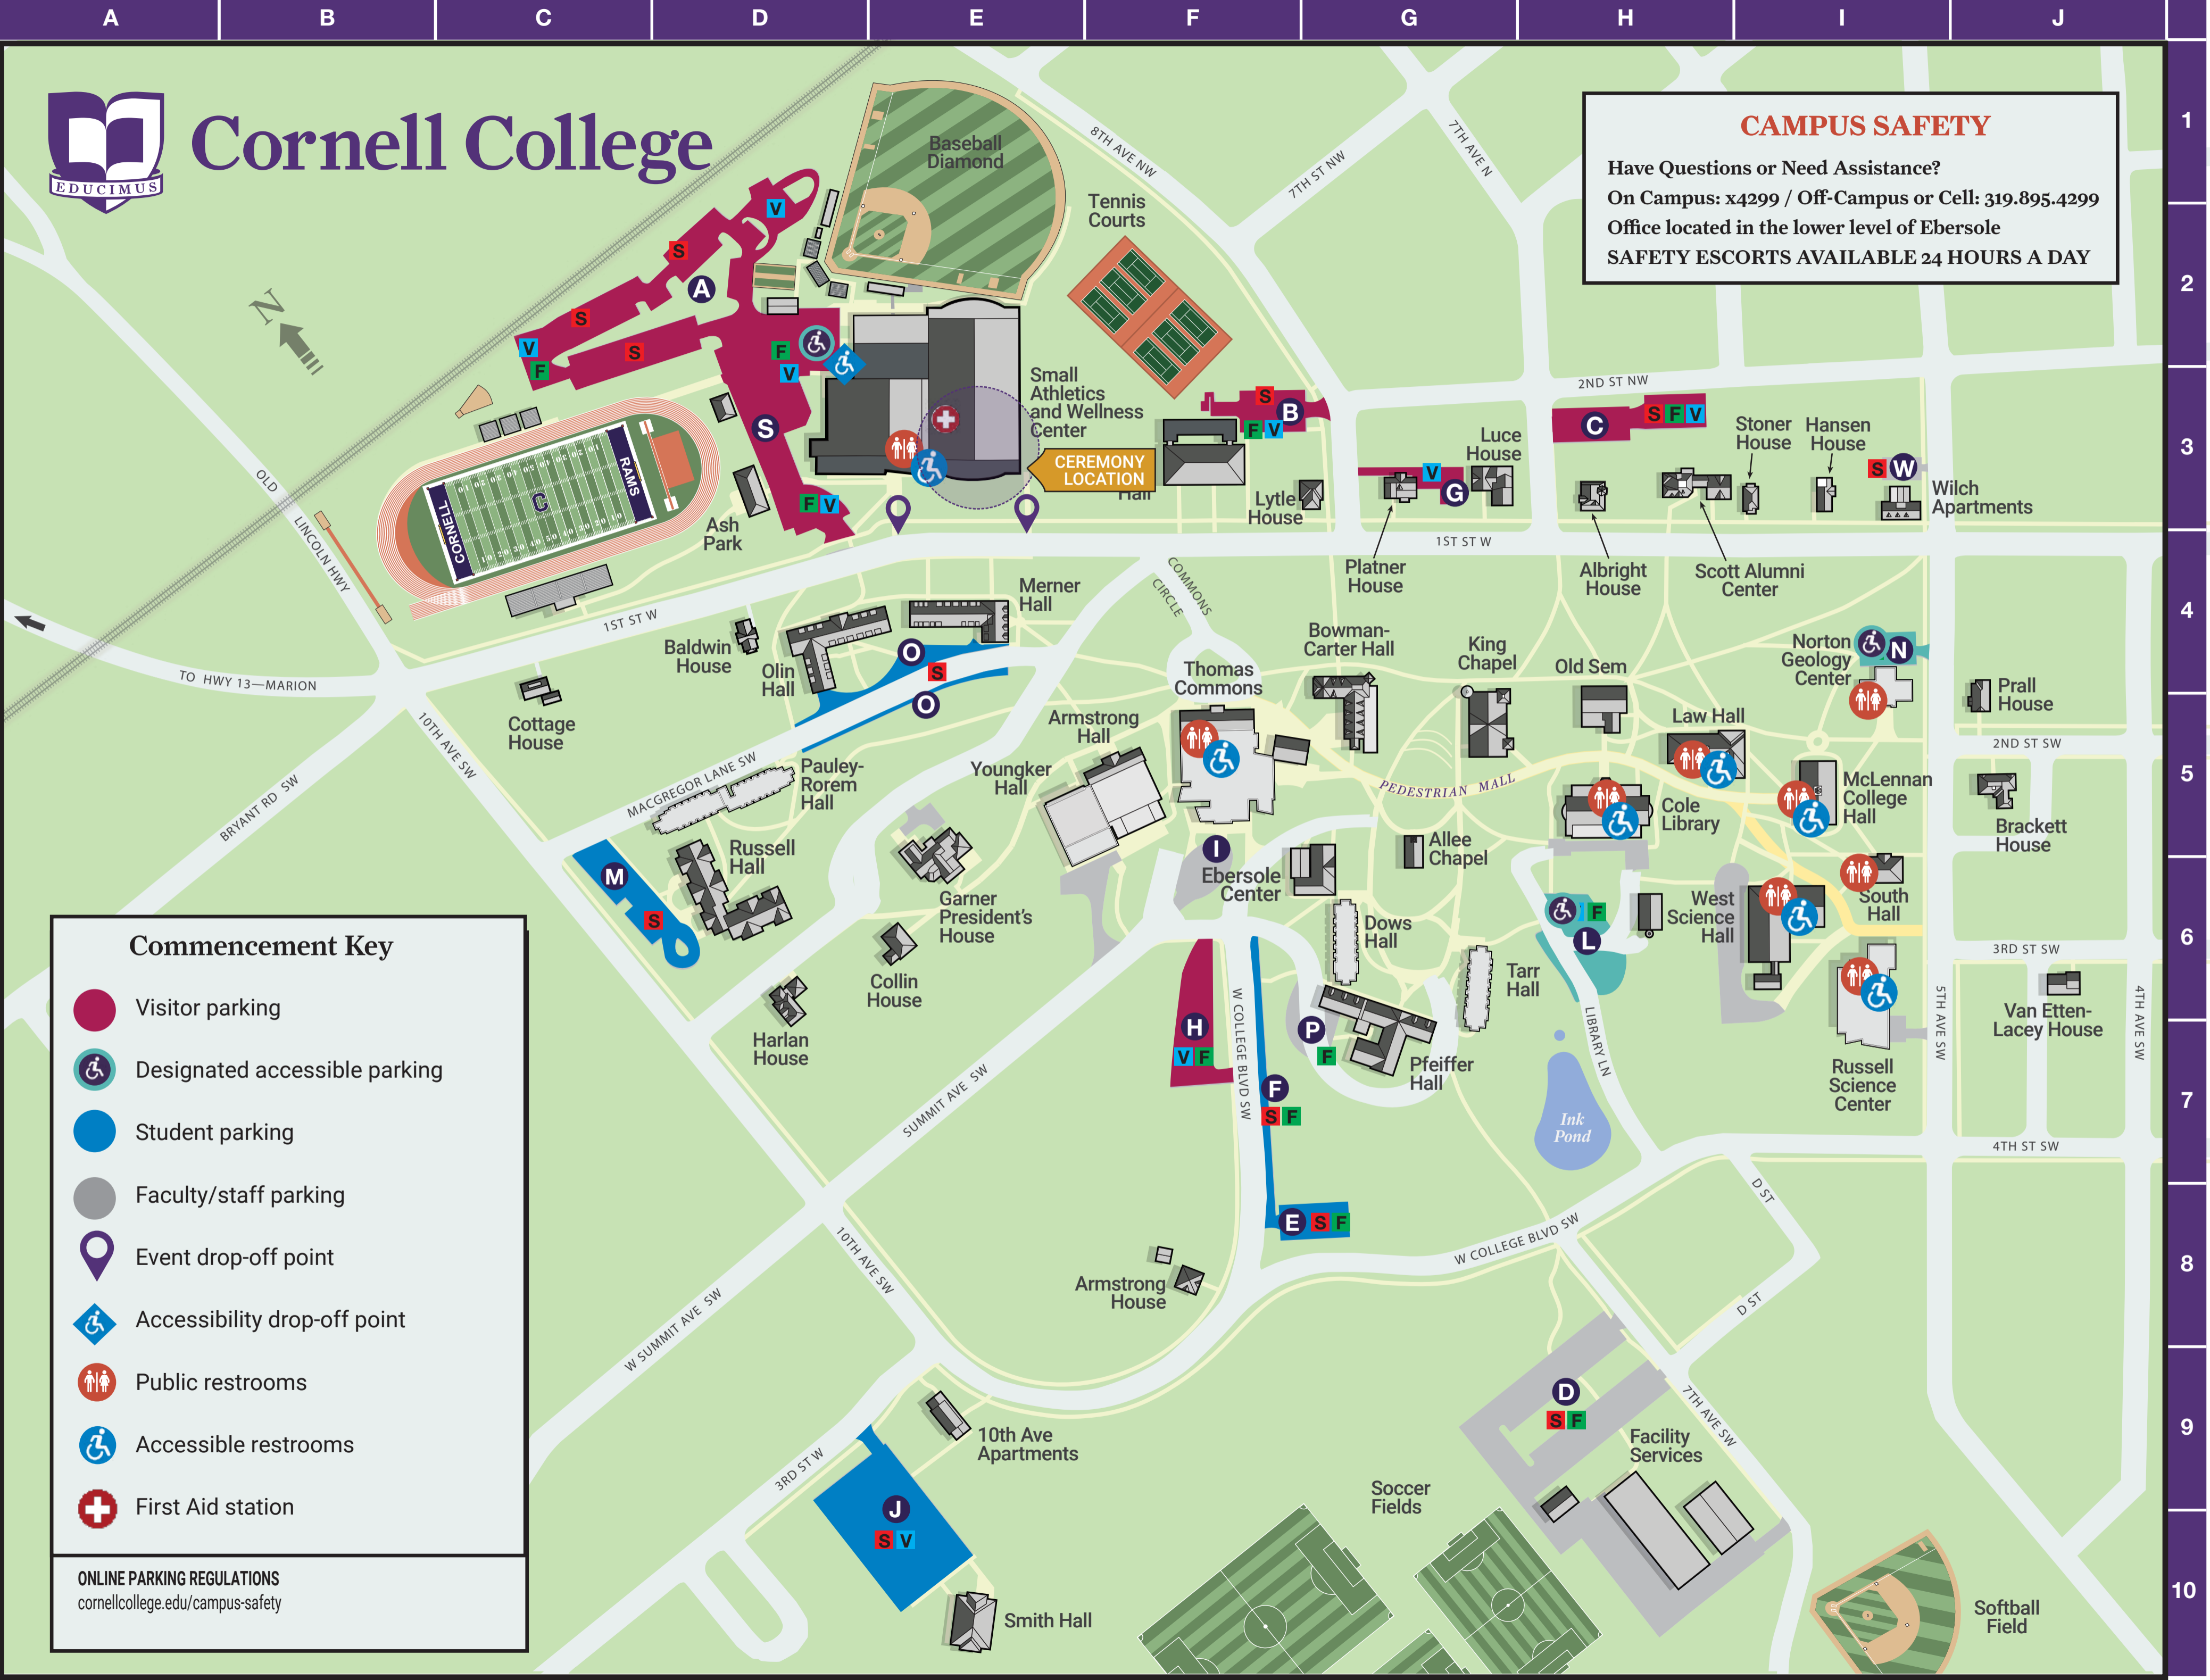

Cornell College

CAMPUS SAFETY

Have Questions or Need Assistance?
 On Campus: x4299 / Off-Campus or Cell: 319.895.4299
 Office located in the lower level of Ebersole
SAFETY ESCORTS AVAILABLE 24 HOURS A DAY

Commencement Key

- Visitor parking
- Designated accessible parking
- Student parking
- Faculty/staff parking
- Event drop-off point
- Accessibility drop-off point
- Public restrooms
- Accessible restrooms
- First Aid station

ONLINE PARKING REGULATIONS
cornellcollege.edu/campus-safety

1
2
3
4
5
6
7
8
9
10