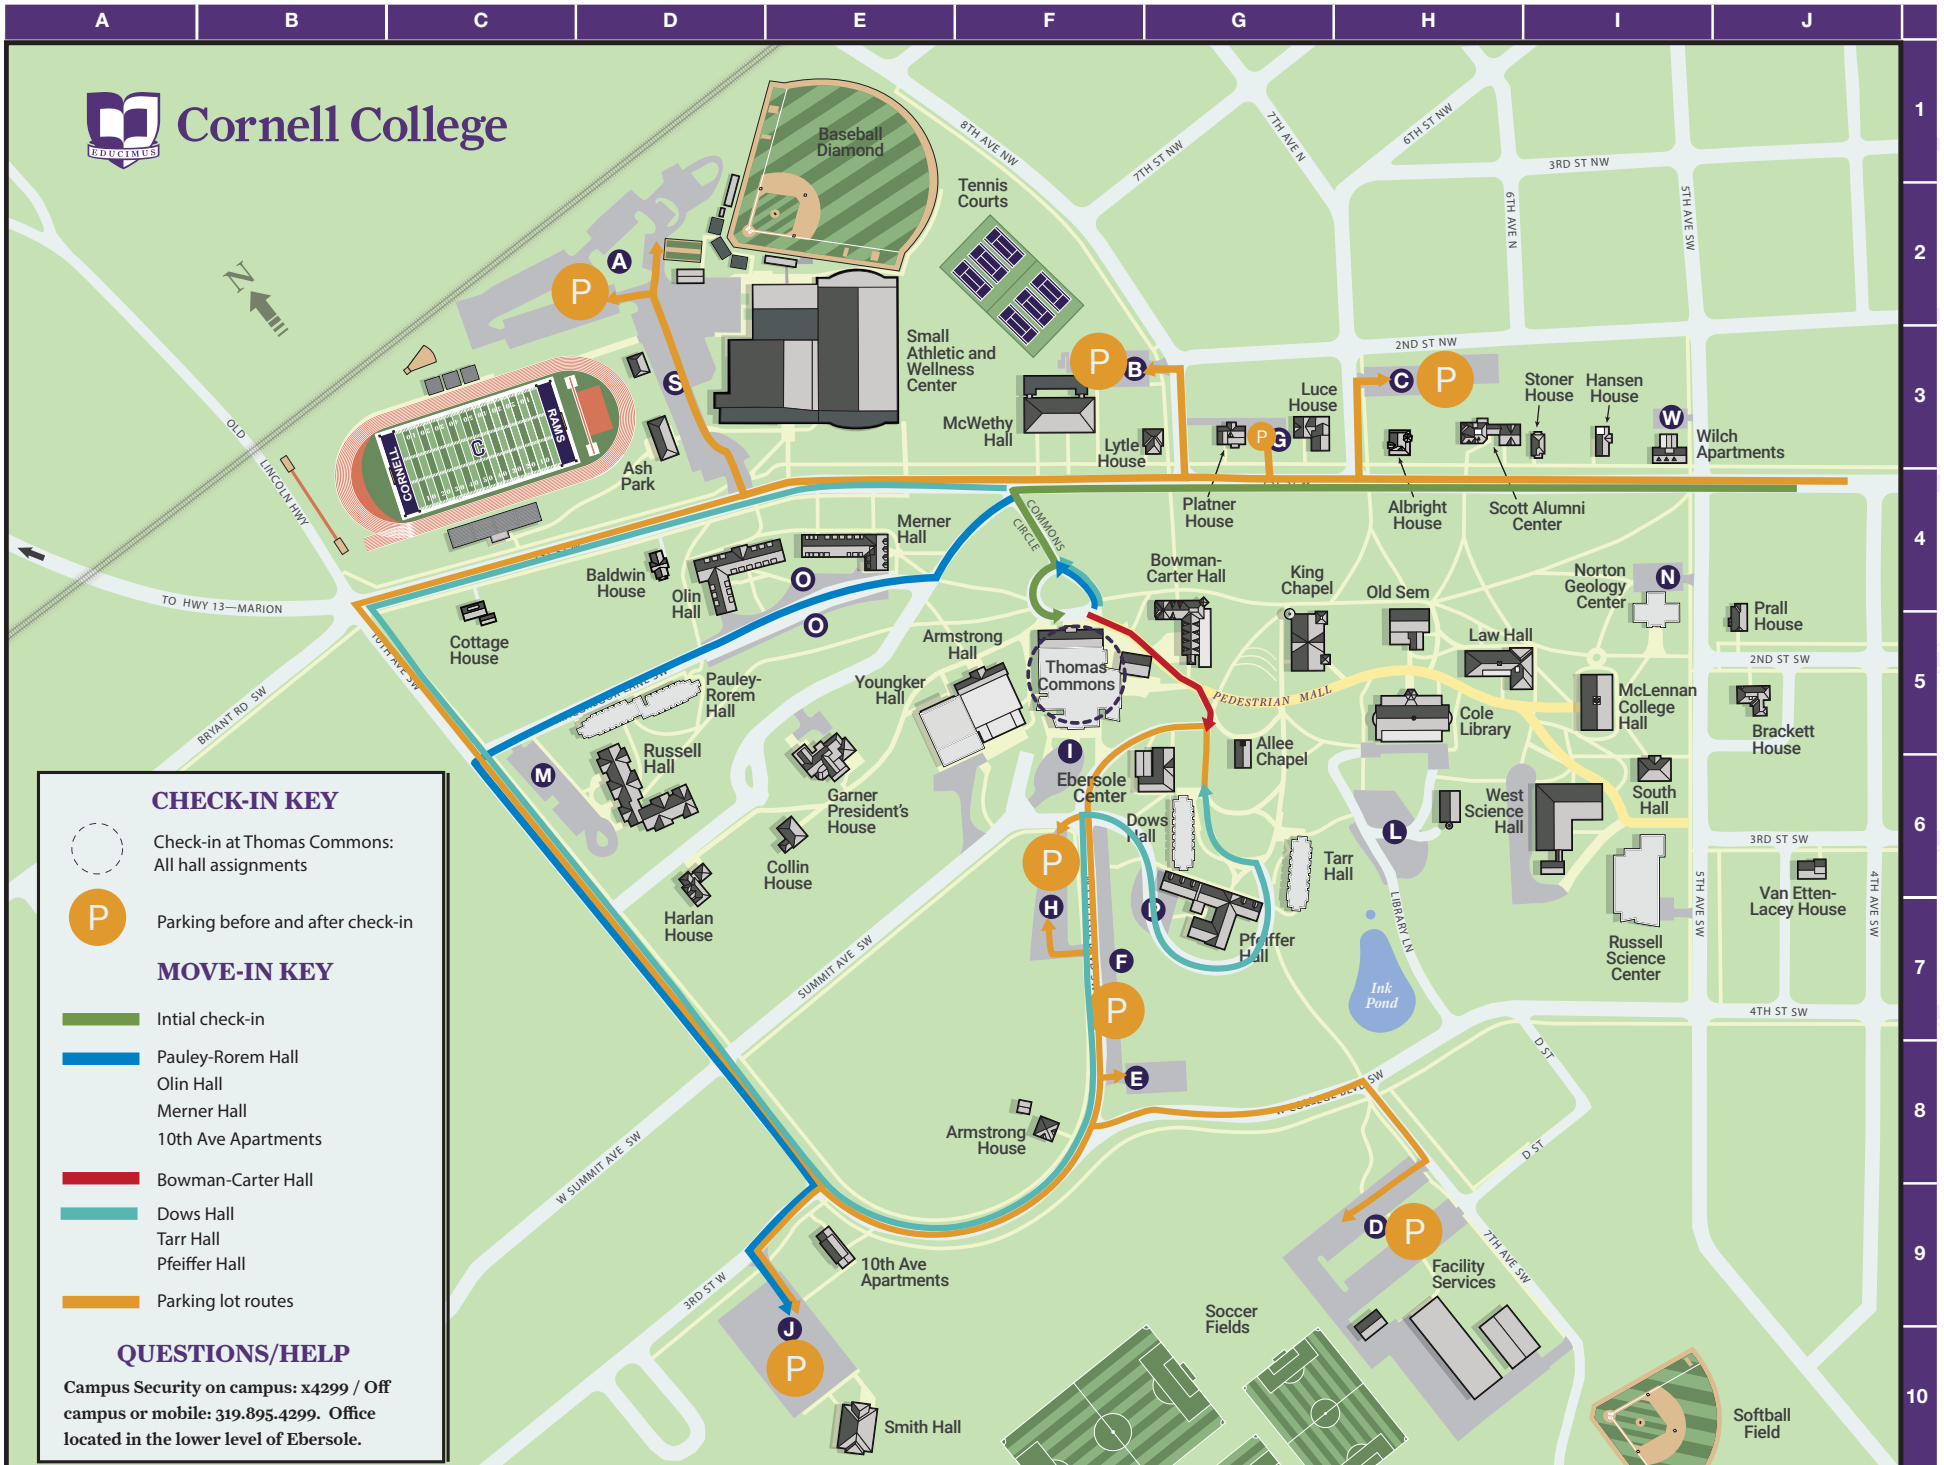

Cornell College

CHECK-IN KEY

Check-in at Thomas Commons:
All hall assignments

Parking before and after check-in

MOVE-IN KEY

- Initial check-in
- Pauley-Rorem Hall
Olin Hall
Merner Hall
10th Ave Apartments
- Bowman-Carter Hall
- Dows Hall
Tarr Hall
Pfeiffer Hall
- Parking lot routes

QUESTIONS/HELP

Campus Security on campus: x4299 / Off campus or mobile: 319.895.4299. Office located in the lower level of Ebersole.